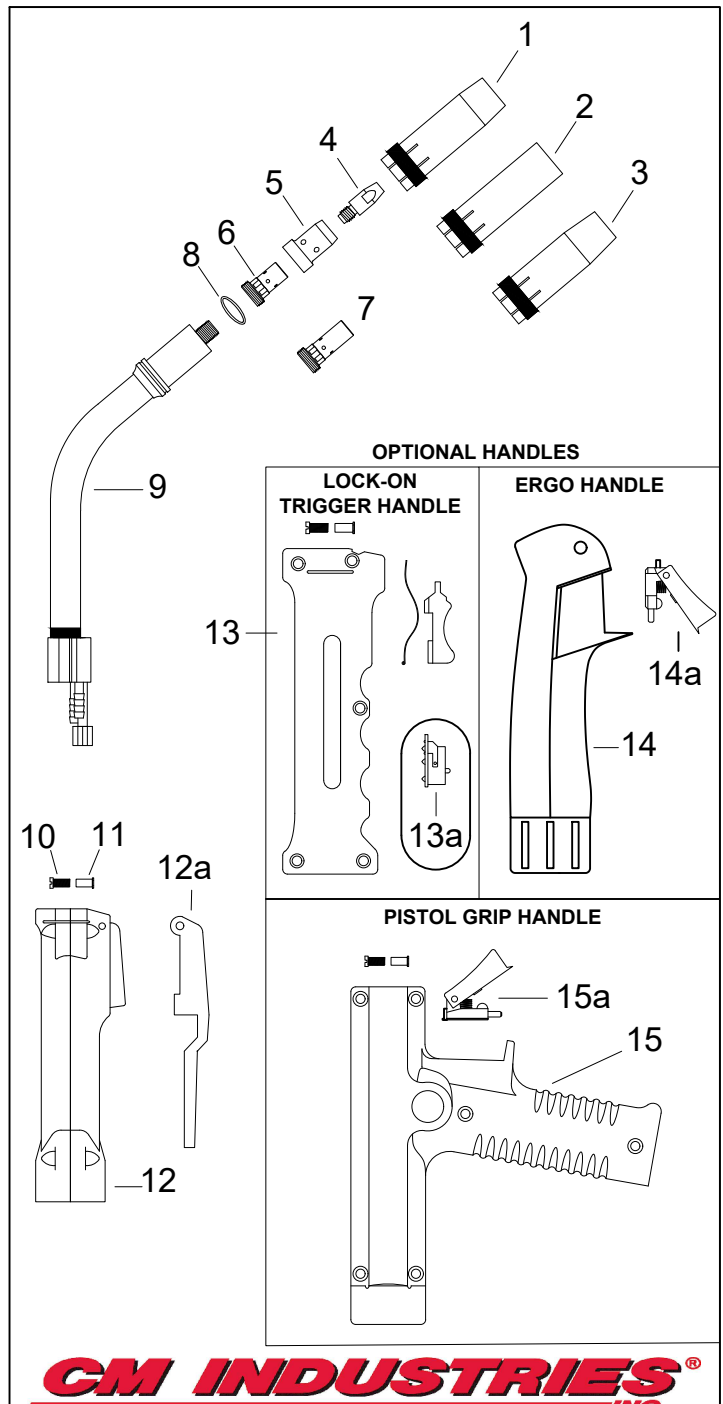

#	Part Number	Description
1.	165-52-001 165-52-305	Nozzle, Conical, 5/8" I.D., Std. Nozzle, Conical Heavy Duty, 5/8" I.D.
2.	165-52-002	Nozzle, Cylindrical, 3/4" I.D.
3.	165-52-011 165-52-111	Nozzle, Conical Small, 9/16" I.D. Nozzle, Conical Super Small, 7/16" I.D.
4.	150-08-130 150-09-130 150-10-130 150-12-130 150-12-130A 150-14-130 150-16-130 150-20-130 150-24-130	Contact Tip, M8, .030" 0.8mm Contact Tip, M8, .035" 0.9mm Contact Tip, M8, .040" 1.0mm Contact Tip, M8, .045" 1.2mm Contact Tip, M8, .047" AL 1.3mm Contact Tip, M8, .052" 1.4mm Contact Tip, M8, 1/16" 1.6mm Contact Tip, M8, 5/64" 2.0mm Contact Tip, M8, 3/32" 2.4mm
5.	046-52-002 046-52-003	Insulator/Gas Diffuser, Std. Insulator/Gas Diffuser, High Temp.
6.	160-08-402 160-06-402	Contact Tip Holder, M8, Std. Contact Tip Holder, M6
7.	160-08-404 160-06-404	Contact Tip Holder, Long, M8, Flush Contact Tip Holder, Long, M6, Flush
8.	064-52-002	Insulating Washer

9.	051-52-250
	051-52-260
	051-53-250
	051-53-260
	051-54-250
	051-54-260
	051-55-250
	051-55-260
	051-50-250
	051-52-380
		Swan Neck, 50° (Includes items 6 & 8)
		Swan Neck, 60°
		Swan Neck +2", 50°
		Swan Neck +2", 60°
		Swan Neck +3", 50°
		Swan Neck +3", 60°
		Swan Neck +4", 50°
		Swan Neck +4", 60°
		Swan Neck, Short, 60°
		Swan Neck, 180°

10.	170-66-005	Handle Screw
11.	170-66-009	Handle Post
12.	170-66-002	EZ Grip Handle, Complete w/ Screws
12a.	170-66-032 170-63-006	Handle, Complete w/ Trigger Extension Trigger Extension Only
13.	170-66-102	Handle Assembly w/ Locking Trigger
13a.	185-66-023	Micro Switch for Locking Trigger
14.	170-66-104	Ergo Handle
14a.	170-14-100	Trigger Switch
15.	170-66-404	Pistol Grip Handle
15a.	170-14-002	Trigger Switch