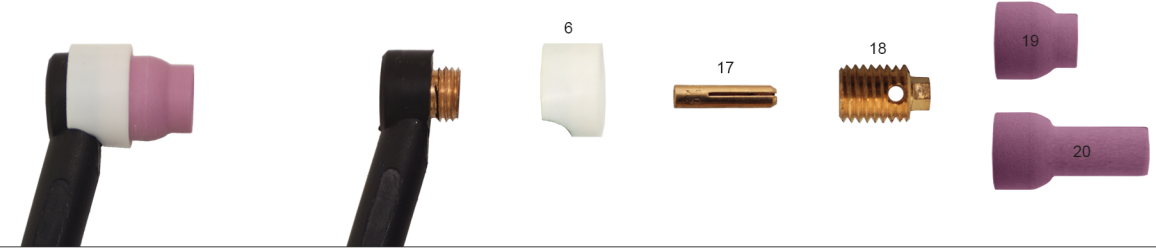

24 Series TIG Torch

80 AMP Air-Cooled
180 AMP Water-Cooled

#	Part #	Description
1	24	Torch Body, Air-Cooled 60°
2	24N	Torch Body, Air-Cooled 90°
4	24W	Torch Body, Water-Cooled 60°
5	24W-90D	Torch Body, Water-Cooled 90°
6	53N22	Gasket/Insulator
8	53N04	Hose Clamp
9	CC-3-10	Cable Cover, 3"x10'
	CC-3-22	Cable Cover, 3"x22'
	<i>Model 24</i>	
10	56Y38R	Power Cable, 12.5' Rubber
	56Y97R	Power Cable, 25' Rubber
	<i>Model 24W</i>	
11	45V03R	Power Cable, 12.5' Rubber
	45V04R	Power Cable, 25' Rubber
12	45V07R	Water Hose, 12.5' Rubber
	45V08R	Water Hose, 25' Rubber
13	45V09R	Gas Hose, 12.5' Rubber
	45V10R	Gas Hose, 25' Rubber
14	45V03	Power Cable, 12.5' Vinyl
	45V04	Power Cable, 25' Vinyl
15	45V07	Water Hose, 12.5' Vinyl
	45V08	Water Hose, 25' Vinyl
16	45V09	Gas Hose, 12.5' Vinyl
	45V10	Gas Hose, 25' Vinyl
17	See Chart	Collet
18	See Chart	Collet Body
19	See Chart	Nozzle
20	See Chart	Nozzle
21	H-100R	Handle, Ribbed
22	H-100	Handle, Textured
23	DI-24F	Dinse 50mm, In-Line Gas Hole
24	DA-1820L	Dinse 50mm, w/ 18" Water Hose
25	53N43	Power Cable Adapter
26	45V11	Power Cable Adapter

24 Series Torch Packages, 80-180 Amp

Standard Set-Up

Small Gas Lens Set-Up

Electrode Diameter		.020" (0.5mm)	.040" (1.0mm)	1/16" (1.6mm)	3/32" (2.4mm)	1/8" (3.2mm)	
Nozzle Size	#	#3 (3/16")	#4 (1/4")	#5 (5/16")	#6 (3/8")	#7 (7/16")	#8 (1/2")
Standard Set-Up							
Collet	17		53N15	53N16	53N14	24C332	
Collet Body	18		53N17	53N18	53N19	24CB332	
Alumina Nozzle	19	53N23A	53N24A	53N25A	53N27A		
Alumina Nozzle Long	20		53N28A		53N26A		
Small Gas Lens Set-Up							
Gasket Insulator	27		53N66	53N66	53N66	53N66	53N66
Collet, Gas Lens	28		53N62	53N63	53N64	24GLC332	
Gas Lens	29		45V41	45V42	45V43	45V44	
Alumina Nozzle, Gas Lens	30		53N58	53N59	53N60	53N61	53N61S