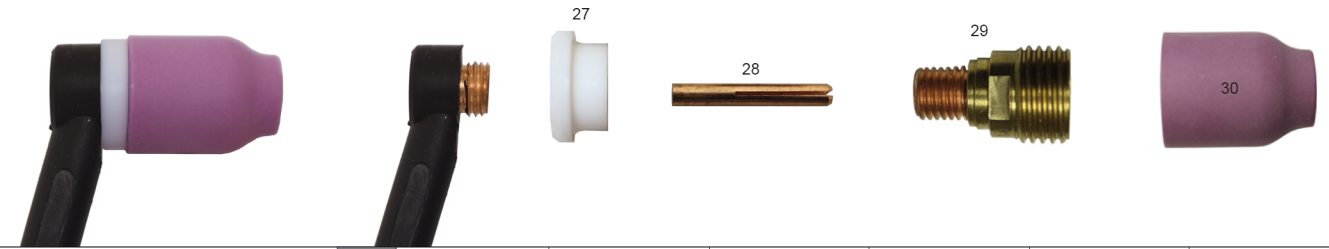

24 Series TIG Torch

80 AMP Air-Cooled
180 AMP Water-Cooled

#	Part #	Description
1	24	Torch Body, Air-Cooled 60°
2	24N	Torch Body, Air-Cooled 90°
4	24W	Torch Body, Water-Cooled 60°
5	24W-90D	Torch Body, Water-Cooled 90°
6	53N22	Gasket/Insulator
8	53N04	Hose Clamp
9	CC-3-10	Cable Cover, 3"x10'
	CC-3-22	Cable Cover, 3"x22'
	<i>Model 24</i>	
10	56Y38R	Power Cable, 12.5' Rubber
	56Y97R	Power Cable, 25' Rubber
	<i>Model 24W</i>	
11	45V03R	Power Cable, 12.5' Rubber
	45V04R	Power Cable, 25' Rubber
12	45V07R	Water Hose, 12.5' Rubber
	45V08R	Water Hose, 25' Rubber
13	45V09R	Gas Hose, 12.5' Rubber
	45V10R	Gas Hose, 25' Rubber
14	45V03	Power Cable, 12.5' Vinyl
	45V04	Power Cable, 25' Vinyl
15	45V07	Water Hose, 12.5' Vinyl
	45V08	Water Hose, 25' Vinyl
16	45V09	Gas Hose, 12.5' Vinyl
	45V10	Gas Hose, 25' Vinyl
17	See Chart	Collet
18	See Chart	Collet Body
19	See Chart	Nozzle
20	See Chart	Nozzle
21	H-100R	Handle, Ribbed
22	H-100	Handle, Textured
23	DI-24F	Dinse 50mm, In-Line Gas Hole
24	DA-1820L	Dinse 50mm, w/ 18" Water Hose
25	53N43	Power Cable Adapter
26	45V11	Power Cable Adapter

24 Series Torch Packages, 80-180 Amp

Standard Set-Up

Small Gas Lens Set-Up

Electrode Diameter		.020" (0.5mm)	.040" (1.0mm)	1/16" (1.6mm)	3/32" (2.4mm)	1/8" (3.2mm)	
Nozzle Size	#	#3 (3/16")	#4 (1/4")	#5 (5/16")	#6 (3/8")	#7 (7/16")	#8 (1/2")
Standard Set-Up							
Collet	17		53N15	53N16	53N14	24C332	
Collet Body	18		53N17	53N18	53N19	24CB332	
Alumina Nozzle	19	53N23A	53N24A	53N25A	53N27A		
Alumina Nozzle Long	20		53N28A		53N26A		
Small Gas Lens Set-Up							
Gasket Insulator	27		53N66	53N66	53N66	53N66	53N66
Collet, Gas Lens	28		53N62	53N63	53N64	24GLC332	
Gas Lens	29		45V41	45V42	45V43	45V44	
Alumina Nozzle, Gas Lens	30		53N58	53N59	53N60	53N61	53N61S