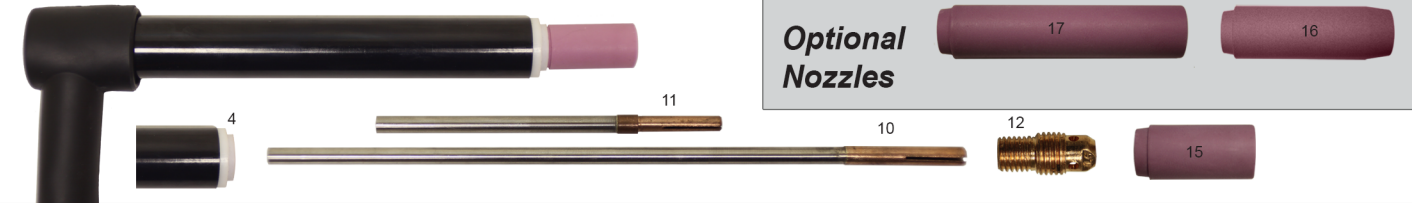

Standard Set-Up